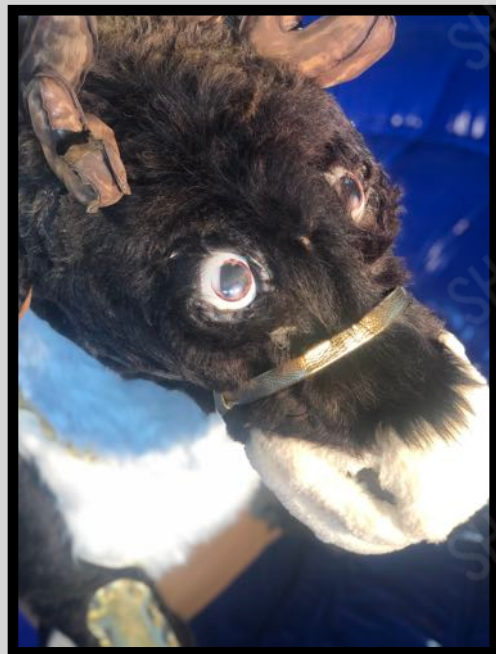

# MEDIUM SIZE FAMILY RIDES AGE 7/8+

**MECHANICAL  
REINDEER MEDIUM  
CODE: SGI12M**

Video Here:

<https://www.youtube.com/watch?v=qNUUIIk9kbo>