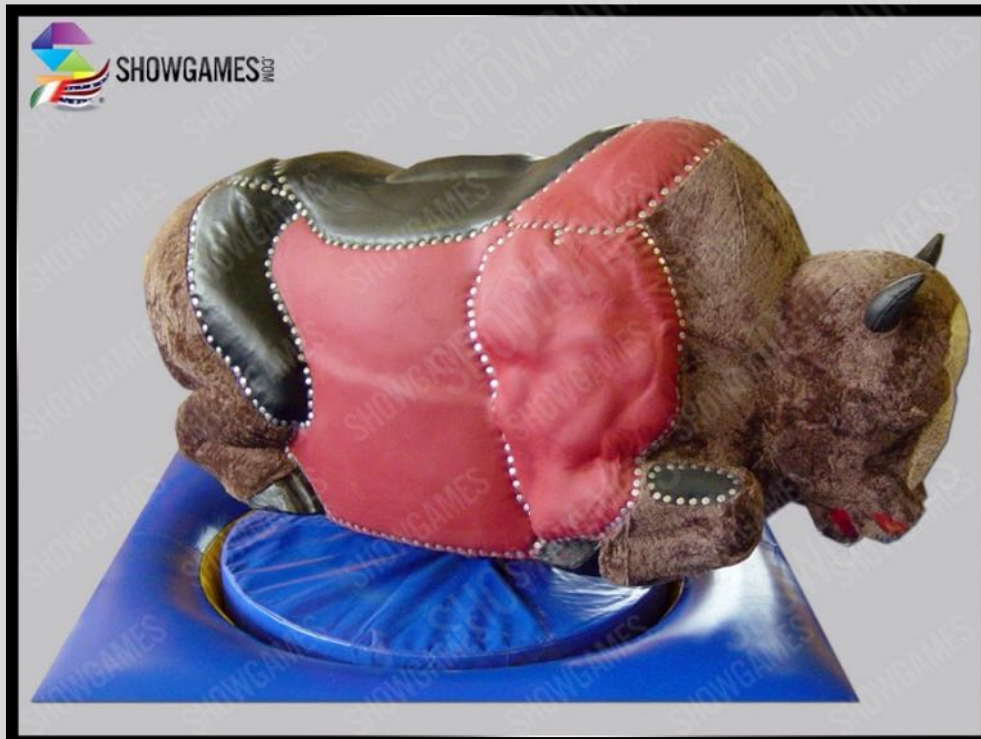

BIG SIZE FAMILY RIDES AGE 14+

**MECHANICAL
BIG HORSE
CODE: SGI1B**

MECHANICAL BIG BISON CODE: SGI2B