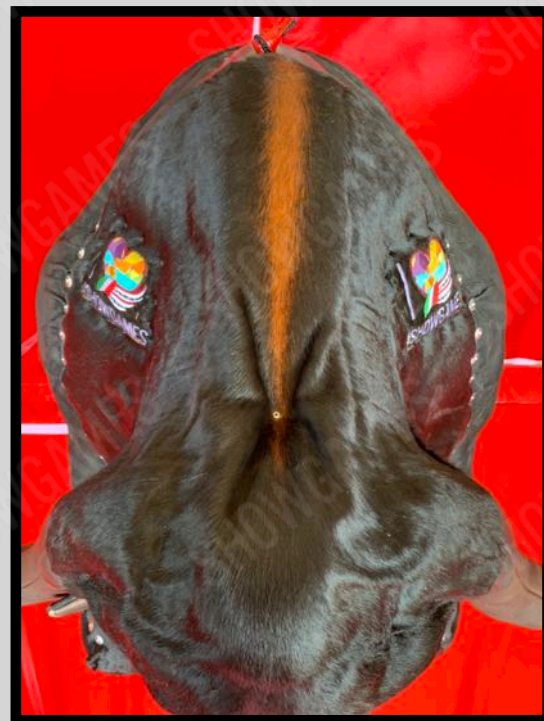

Video Here : <https://www.youtube.com/watch?v=no_fEm9d6Kw&t=80s>