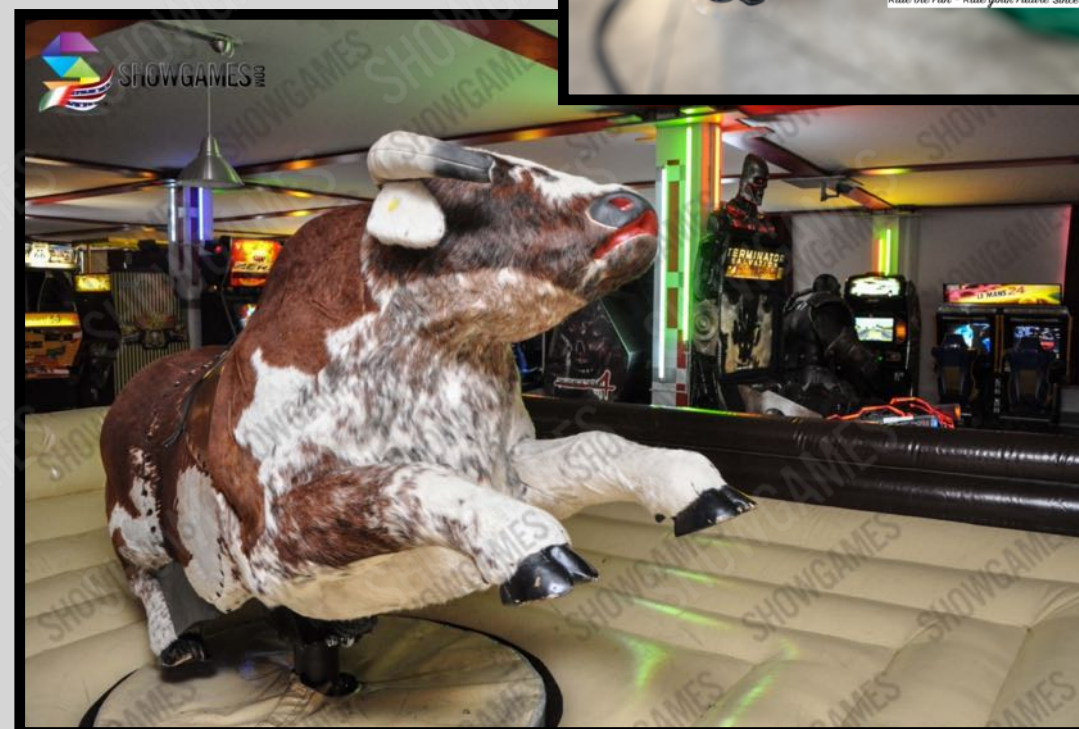

# MEDIUM SIZE FAMILY RIDES AGE 7/8+

**MECHANICAL BULL  
DELUXE SPECIAL  
EDITION  
LED + FOG  
CODE SGI01M**

Video Here:  
<https://www.youtube.com/watch?v=turneTGOYrk>