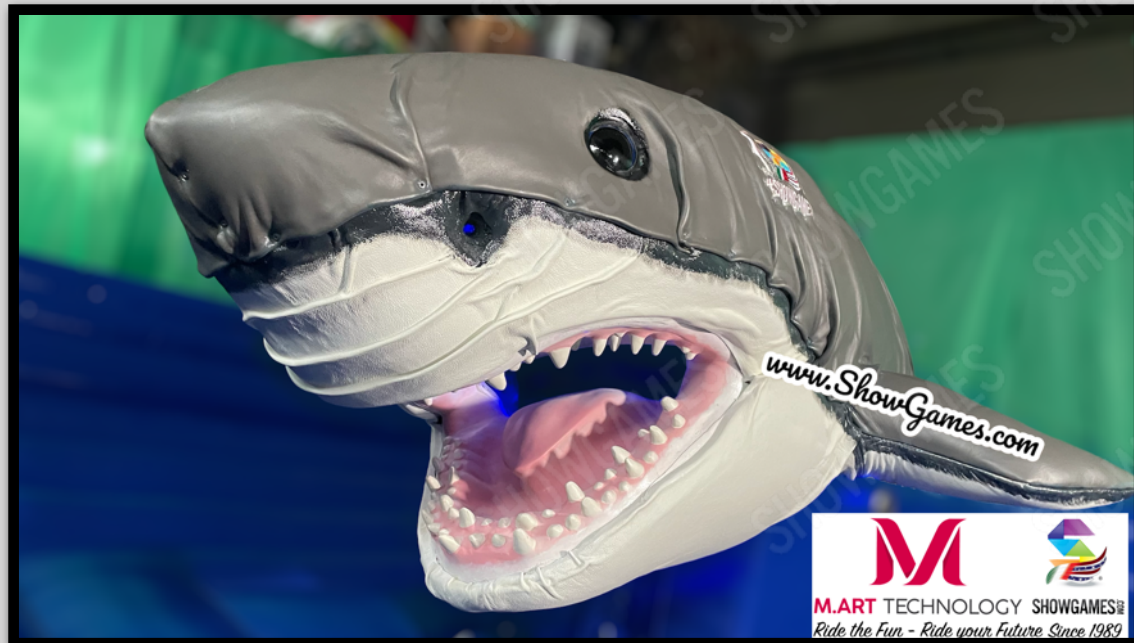

# MEDIUM SIZE FAMILY RIDES AGE 7/8+

**MECHANICAL  
GREAT SHARK  
RODEO CODE:  
SGI5IIM**

Video Here:

<https://www.youtube.com/watch?v=ECHK19J-UFc>

#SHOWGAMES