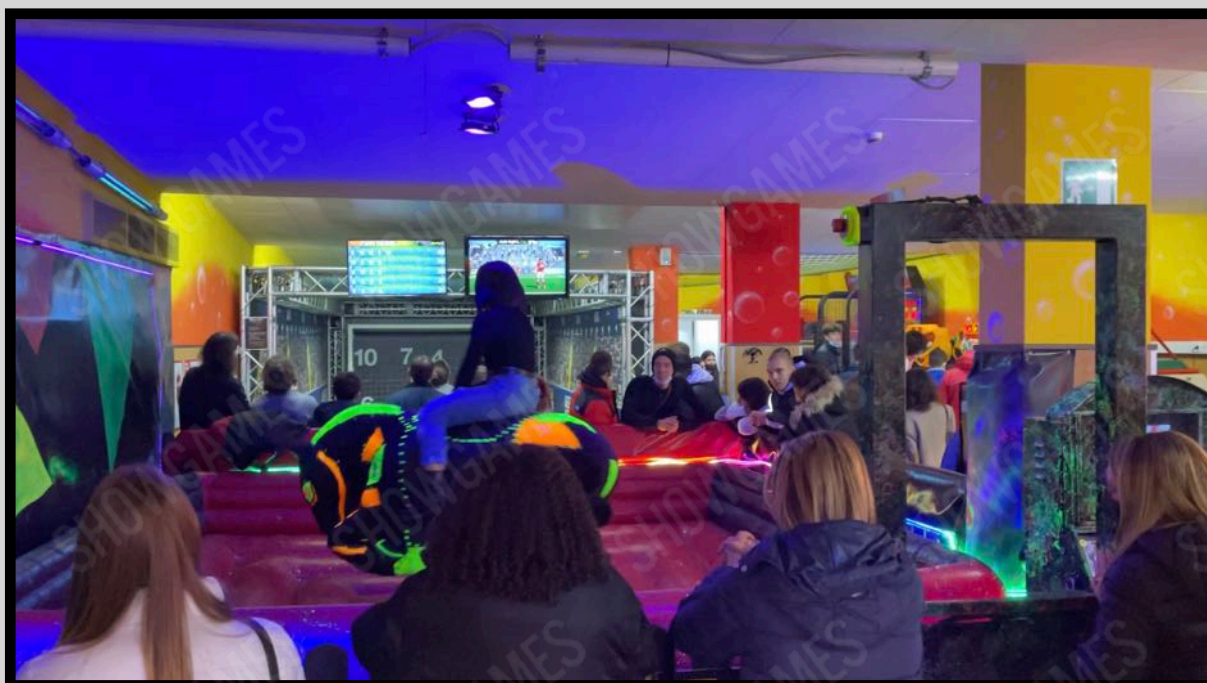

# SPECIAL AMUSEMENT PARKS - INDOOR PARKS - PLAY CENTER

AMUSEMENT  
PARKS  
ATTRACTIONS.

ENTERTAINMENT  
FOR ALL AGES

NO OPERATOR  
NEED.

(SOME EXAMPLE )

# SPECIAL AMUSEMENT PARKS - INDOOR PARKS - PLAY CENTER

INDOOR PARKS AND  
PLAY CENTER  
ATTRACTIONS.

ENTERTAINMENT  
FOR ALL AGES

NO OPERATOR  
NEED.

video here :

[https://www.youtube.com/watch?v=EZqJ\\_0t56NU](https://www.youtube.com/watch?v=EZqJ_0t56NU)